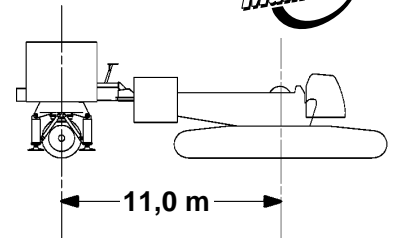

# Liftcrane Luffing Jib Capacities

Luffing Jib No. 59 On Boom No. 58 HL  
with 30,0 m Mast No. 59A  
150 590 kg Crane Counterweight  
54 430 kg Carbody Counterweight  
152 140 kg Wheeled Counterweight  
at 11,0 m Position  
360 Degree Rating

## 16000 MAX-ER

**LIFTING CAPACITIES:** Lifting capacities for various boom lengths, boom angles, luffing jib lengths, and luffing jib operating radii are for freely suspended loads and are calculated to comply with EN 13000, ISO 4305 and include factors based on a 4,0 degree tipping angle. Capacities based on structural competence are denoted by an asterisk (\*).