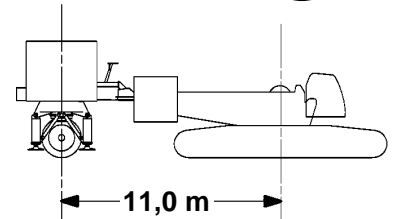

# Liftcrane Luffing Jib Capacities

Luffing Jib No. 59 On Boom No. 58 HL  
with 30,0 m Mast No. 59A  
150 590 kg Crane Counterweight  
54 430 kg Carbody Counterweight  
231 970 kg Wheeled Counterweight  
at 11,0 m Position  
360 Degree Rating

## 16000 MAX-ER

**LIFTING CAPACITIES:** Lifting capacities for various boom lengths, boom angles, luffing jib lengths, and luffing jib operating radii are for freely suspended loads and do not exceed 75% of a static tipping load. Capacities based on structural competence are denoted by an asterisk (\*).