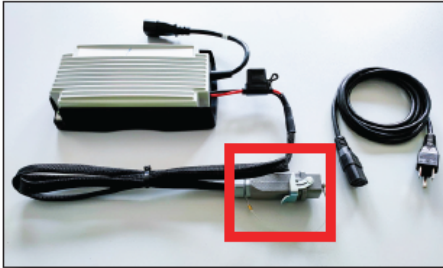

# GMK BATTERY CHARGER

Part Number 04326279

Ensure your battery is charged and ready to go when you need it.

Easy and convenient, with the matching Harting plug to connect to your GMK crane already attached.

- Heavy-duty 110V charger
- Quick and easy connection

When cold weather arrives, dead batteries can impact your work schedule and decrease job productivity.

Ideal for equipping service trucks and cranes with battery chargers to ensure quick return to service.