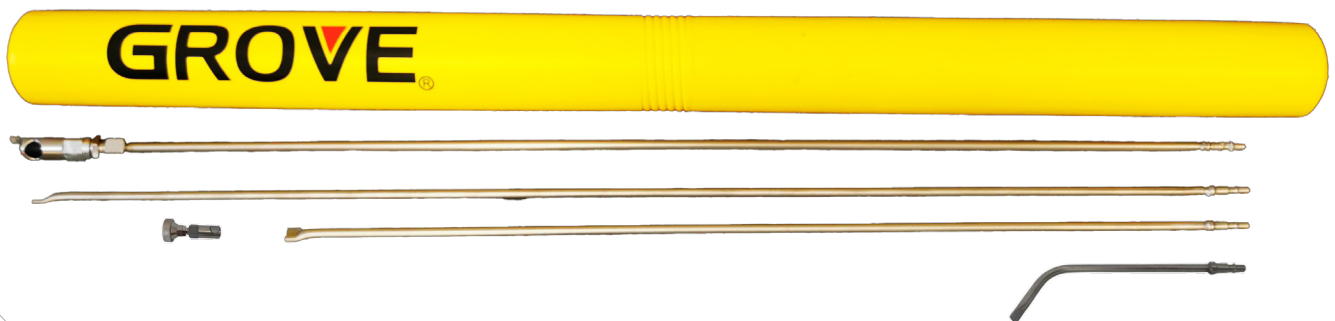

## SPRAY LANCE SET

In addition to the **Boom Grease Spray Set** and the Boom Lubrication Kit we offer you the Spray Lance Set for even greater flexibility and to reach those inaccessible areas.

#### ■ Part Number 04414163

#### Consisting of:

- |                              |          |
|------------------------------|----------|
| ▪ Spray Nozzle Head          | 04412195 |
| ▪ Spray Lance 170 mm, curved | 04414387 |
| ▪ Spray Lance 500 mm         | 04414388 |
| ▪ Spray Lance 1000 mm        | 04414389 |
| ▪ Lance Extension 1000 mm    | 04414390 |

- Lances come in 3 different lengths and can be combined to a maximum length of almost 2 metres. A curved extension allows easy access through the pinning holes.
- The 2-stage unlocking of the safety coupling ensures that the lances don't come apart during the spraying process.
- Even at full lance extension of 2 metres a regular spray pattern is achieved.