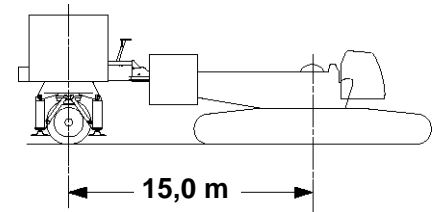

Liftcrane Boom Capacities

Boom No. 58 HL with 30,0 m Mast No. 59A
150 590 kg Crane Counterweight
54 430 kg Carbody Counterweight
0 kg thru 231 970 kg Wheeled Counterweight
at 15,0 m Position
360 Degree Rating

16000 MAX-ER

LIFTING CAPACITIES: Lifting capacities for various boom lengths and operating radii are for freely suspended loads and do not exceed 75% of a static tipping load. Capacities based on structural competence are denoted by an asterisk (*).