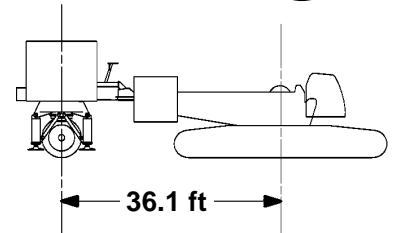

Liftcrane Luffing Jib Capacities

**Luffing Jib No. 59 On Boom No. 58 HL
with 98.4 ft Mast No. 59A
332,000 lb Crane Counterweight
120,000 lb Carbody Counterweight
511,400 lb Wheeled Counterweight
at 36.1 ft Position
360 Degree Rating**

16000 MAX-ER

LIFTING CAPACITIES: Lifting capacities for various boom lengths, boom angles, luffing jib lengths, and luffing jib operating radii are for freely suspended loads and do not exceed 75% of a static tipping load. Capacities based on structural competence are denoted by an asterisk (*).