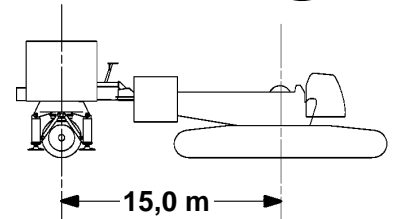

16000 MAX-ER

LIFTING CAPACITIES: Lifting capacities for various boom lengths, boom angles, luffing jib lengths, and luffing jib operating radii are for freely suspended loads and do not exceed 75% of a static tipping load. Capacities based on structural competence are denoted by an asterisk (*).