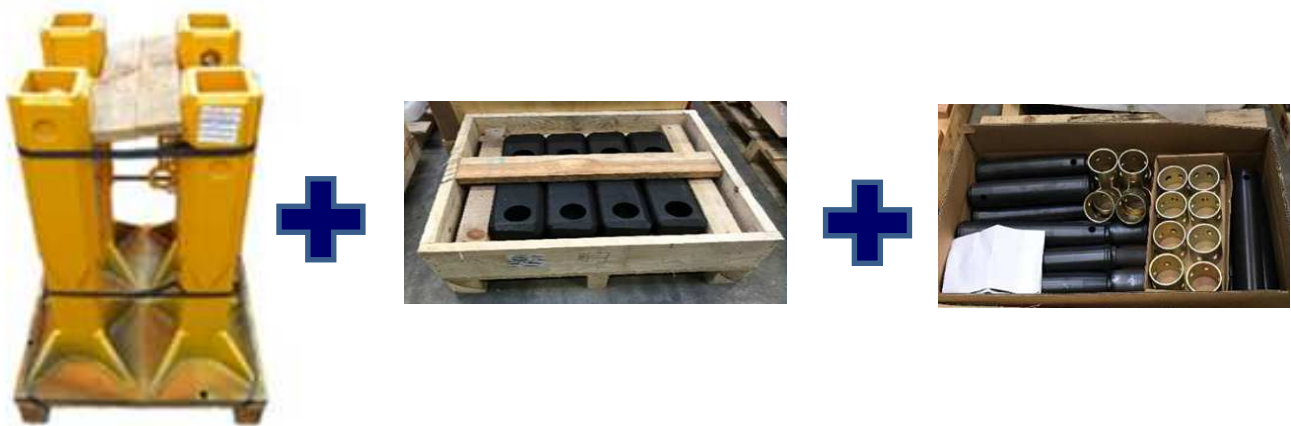

New range of K mast fixing angle sets

For more flexible management of your equipment, we propose equipped fixing angles in the form of a kit.

Composition for an equipped fixing angle set:

- 1 kit of 4 unequipped fixing angles + 1 fishplate kit + 1 pin kit

Please find a summary table for our new offer below:

Commercial name	Old equipped fixing angle sets*	Unequipped fixing angle set	Fishplate kit	Pin kit
P41A	U-61109-57	W-61109-59	84070143	84070146
P41A Tirax	V-61109-58			84070147
P61B	82031776			84070148
P61B Tirax	82031775		84070144	84070149
P62B	82028042			84070150
P62B Tirax	82028041			84070151
P800B	82019608			84070152
P800B Tirax	82019609		84070145	84070153
P850A	H-20680-29			84070154
P850A Tirax	B-18680-61			84070155
P854A	84071645			84070154
P854A Tirax	84071646	84071651	84070155	