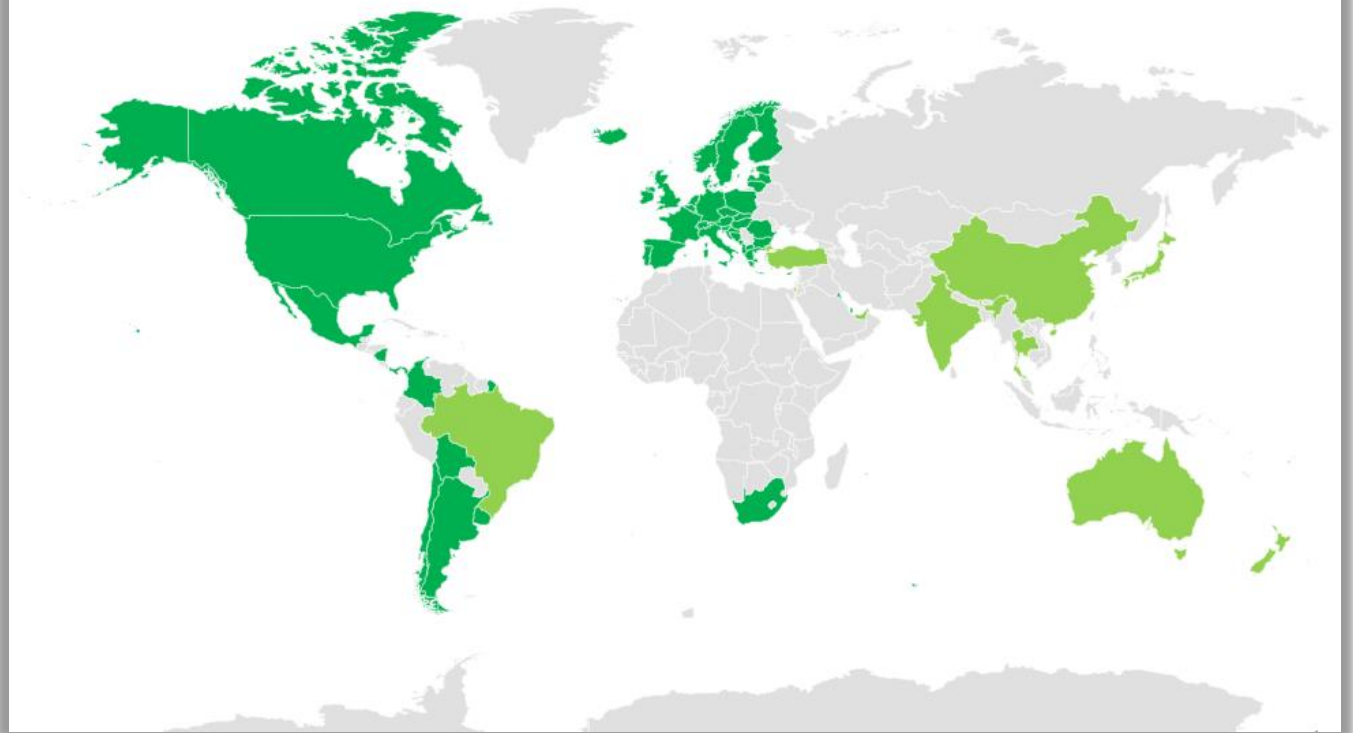

POTAIN[®]
CONNECT[™]

GROVE[®]
CONNECT[™]

Potain CONNECT / Grove CONNECT map overview

■ Available ■ Available, local requirements needed

Si vous avez besoin de la solution Potain CONNECT / Grove CONNECT dans un pays non autorisé, veuillez contacter Manitowoc pour plus de précision.

If you require the Potain CONNECT / Grove CONNECT solution in an unauthorized country, please contact Manitowoc for clarification.

 Potain CONNECT / Grove CONNECT available.

Code	Country	Code	Country
AL	Albania	LV	Latvia
AD	Andorra	LI	Liechtenstein
AR	Argentina	LT	Lithuania
AT	Austria	LU	Luxembourg
BE	Belgium	MT	Malta
BO	Bolivia (Plurinational State of)	MQ	Martinique
BA	Bosnia and Herzegovina	YT	Mayotte
BG	Bulgaria	MX	Mexico
BH	Bahrain	MC	Monaco
CA	Canada	ME	Montenegro
CL	Chile	NL	Netherlands
CO	Colombia	NC	New Caledonia
HR	Croatia	NI	Nicaragua
CY	Cyprus	MK	North Macedonia
CZ	Czech Republic	NO	Norway
DK	Denmark	PA	Panama
DM	Dominica	PL	Poland
EE	Estonia	PT	Portugal
FI	Finland	QA	Qatar
FR	France	RE	Réunion
GF	French Guiana	RO	Romania
PF	French Polynesia	PM	Saint Pierre and Miquelon
TF	French Southern Territories	SK	Slovakia
DE	Germany	SI	Slovenia
GI	Gibraltar	ZA	South Africa
GR	Greece	ES	Spain
GP	Guadeloupe	SE	Sweden
GG	Guernsey	CH	Switzerland
HU	Hungary		United Kingdom of Great Britain and Northern
IS	Iceland	GB	Ireland
IE	Ireland	US	United States of America
IT	Italy	UY	Uruguay
KW	Kuwait		

 Potain CONNECT / Grove CONNECT is available with country specificities.

Code	Country	Restriction		
		Local representative	Local Sim card	Hardware add on
AU	Australia	✓		
BR	Brazil		✓	
CN	China		✓	
HK	Hong Kong		✓	
IN	India		✓	
IL	Israel	✓		
JP	Japan			✓
NZ	New Zealand	✓		
SG	Singapore	✓	✓	
TH	Thailand	✓		
TR	Turkey		✓	
AE	United Arab Emirates	✓	✓	