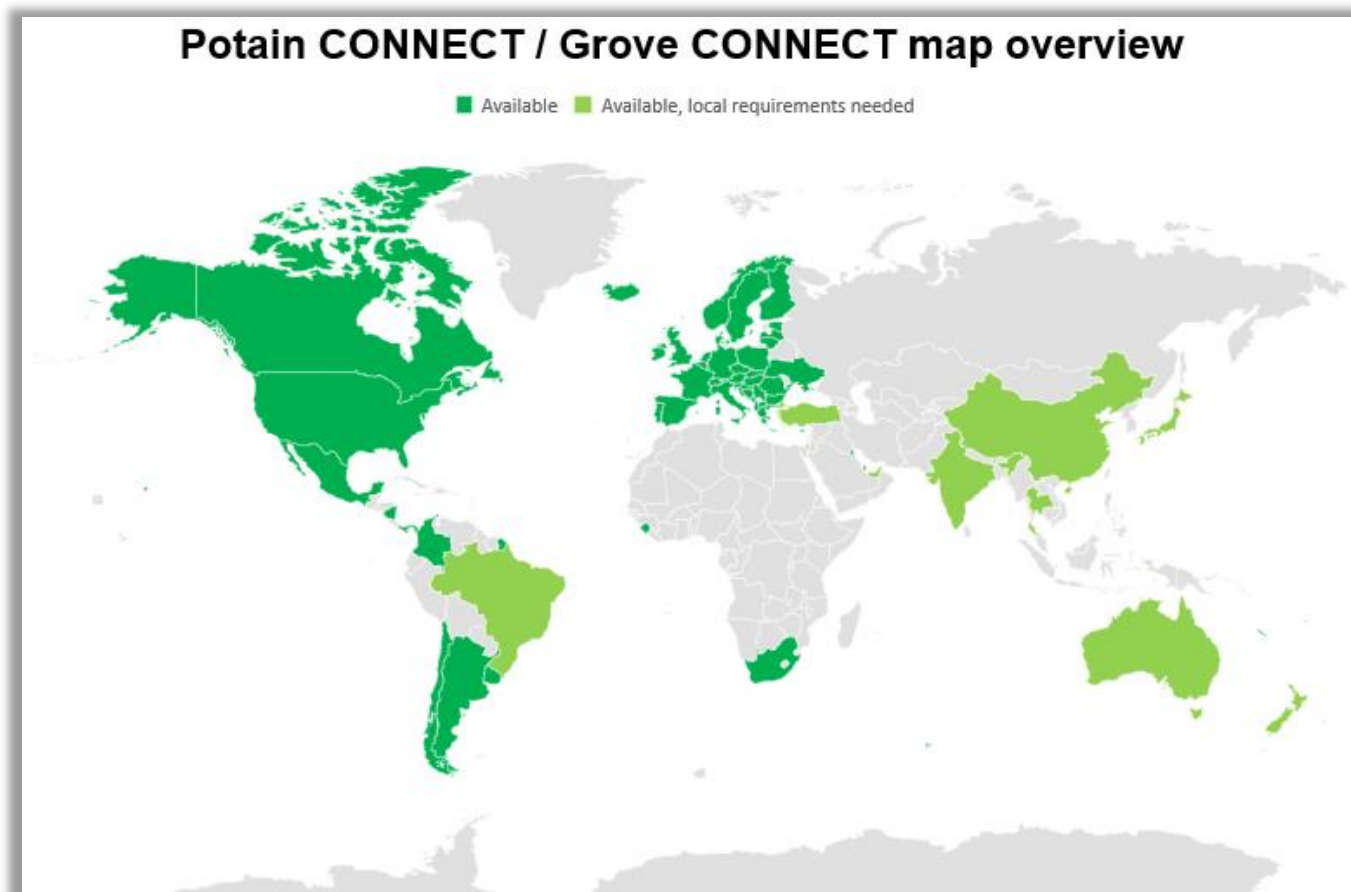

POTAIN[®]
CONNECT[™]

GROVE[®]
CONNECT[™]

Si vous avez besoin de la solution Potain CONNECT / Grove CONNECT dans un pays non autorisé, veuillez contacter Manitowoc pour plus de précision.

If you require the Potain CONNECT / Grove CONNECT solution in an unauthorized country, please contact Manitowoc for clarification.

 Potain CONNECT / Grove CONNECT available.

Code	Country	Code	Country
AL	Albania	LI	Liechtenstein
AD	Andorra	LT	Lithuania
AR	Argentina	LU	Luxembourg
AT	Austria	MT	Malta
BE	Belgium	MQ	Martinique
BO	Bolivia (Plurinational State of)	YT	Mayotte
BA	Bosnia and Herzegovina	MX	Mexico
BG	Bulgaria	MD	Moldova (the Republic of)
BH	Bahrain	MC	Monaco
CA	Canada	ME	Montenegro
CL	Chile	NL	Netherlands
CO	Colombia	NC	New Caledonia
HR	Croatia	NI	Nicaragua
CY	Cyprus	MK	North Macedonia
CZ	Czech Republic	NO	Norway
DK	Denmark	PA	Panama
DM	Dominica	PL	Poland
EE	Estonia	PT	Portugal
FI	Finland	QA	Qatar
FR	France	RE	Réunion
GF	French Guiana	RO	Romania
PF	French Polynesia	PM	Saint Pierre and Miquelon
TF	French Southern Territories	RS	Serbia
DE	Germany	SL	Sierra Leone
GI	Gibraltar	SK	Slovakia
GR	Greece	SI	Slovenia
GP	Guadeloupe	ZA	South Africa
GG	Guernsey	ES	Spain
HU	Hungary	SE	Sweden
IS	Iceland	CH	Switzerland
IE	Ireland		United Kingdom of Great Britain and Northern
IT	Italy	GB	Ireland
KR	Korea (the Republic of)	UA	Ukraine
KW	Kuwait	US	United States of America
LV	Latvia	UY	Uruguay

 Potain CONNECT / Grove CONNECT is available with country specificities.

Code	Country	Restriction		
		Local representative	Local Sim card	Hardware add on
AU	Australia	✓		
BR	Brazil		✓	
CN	China		✓	
HK	Hong Kong		✓	
IN	India		✓	
IL	Israel	✓		
JP	Japan			✓
NZ	New Zealand	✓		
SG	Singapore	✓	✓	
TH	Thailand	✓		
TR	Turkey		✓	
AE	United Arab Emirates	✓	✓	